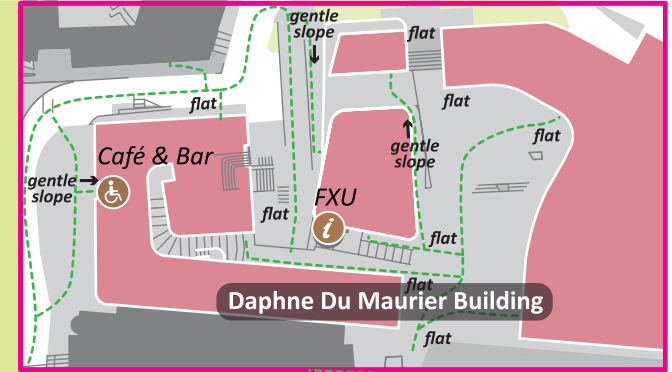

PENRYN

FALMOUTH
UNIVERSITY

Penryn Campus, Penryn, Cornwall TR10 9FE

2 Entrance from Treliever Cross

4 Entrance from Kernick Ind Est

--- Vehicular routes

--- Suggested routes