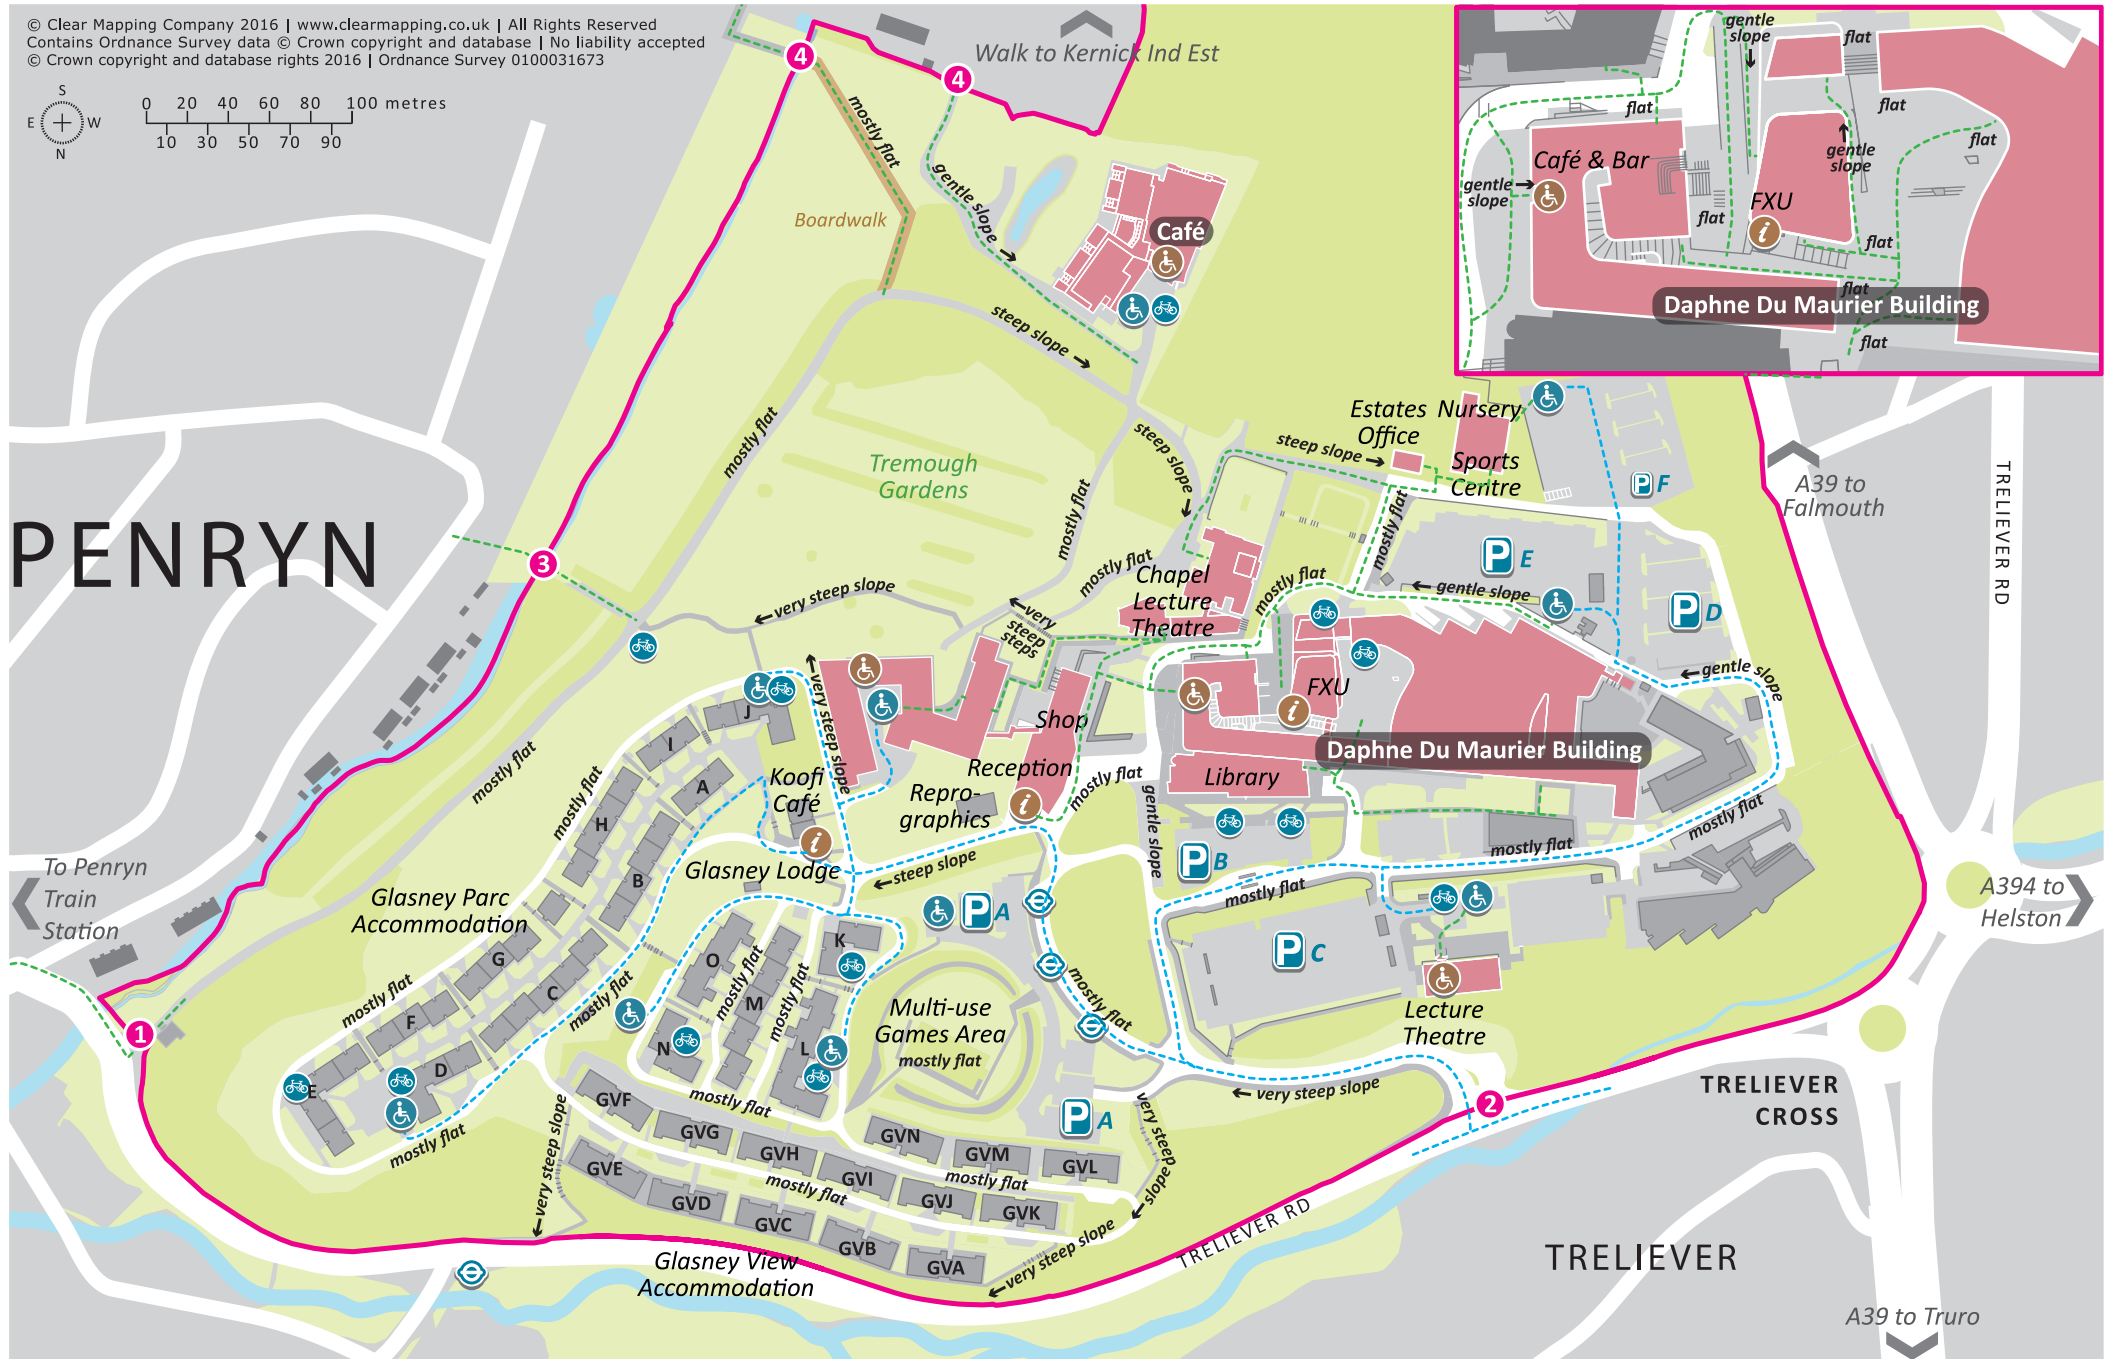

© Clear Mapping Company 2016 | www.clearmapping.co.uk | All Rights Reserved
 Contains Ordnance Survey data © Crown copyright and database | No liability accepted
 © Crown copyright and database rights 2016 | Ordnance Survey 0100031673

PENRYN

FALMOUTH
UNIVERSITY

Penryn Campus, Penryn, Cornwall TR10 9FE

2 Entrance from Treliever Cross

4 Entrance from Kernick Ind Est

--- Vehicular routes

--- Suggested routes