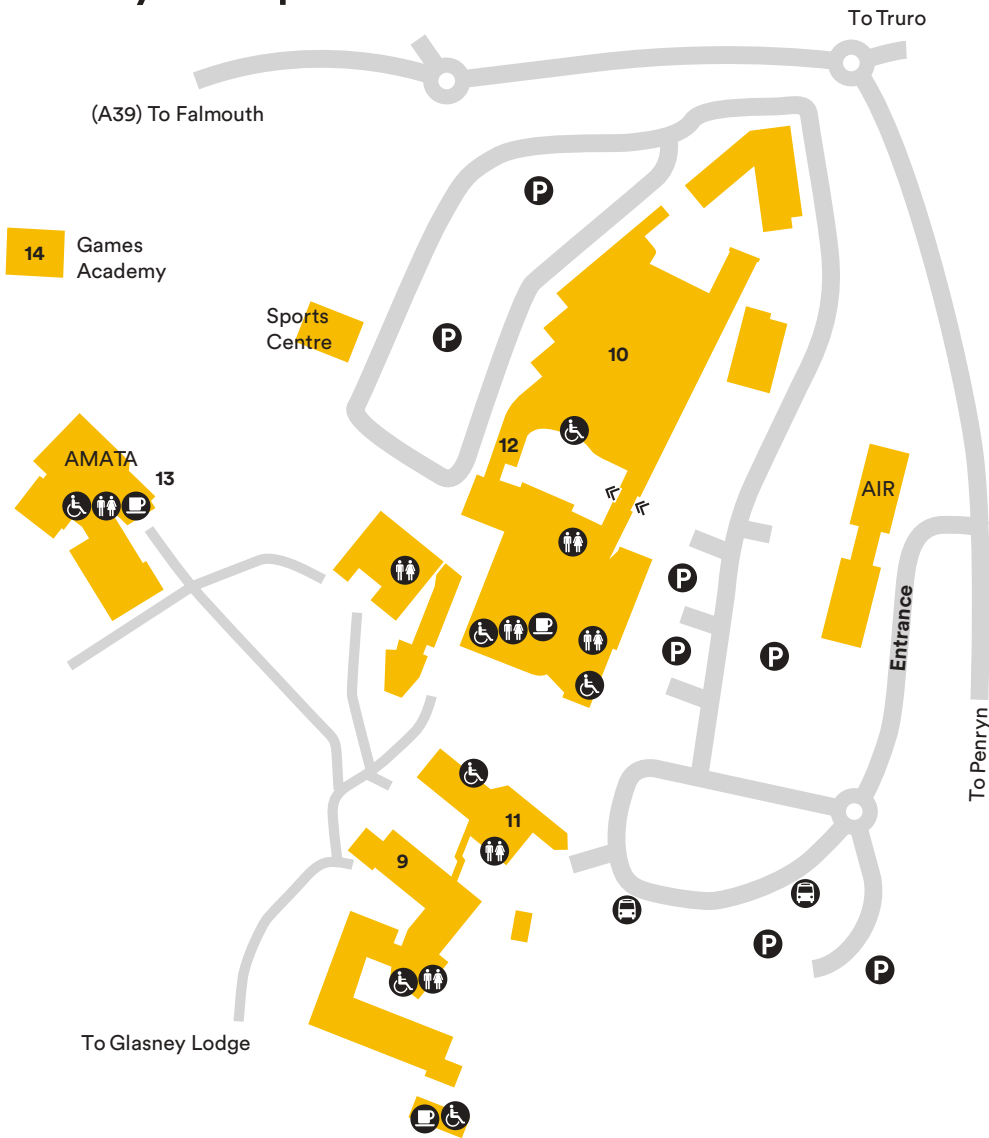

Penryn Campus

- 9 Photography
- 10 Fashion and Textiles
- 11 Film and Television
- 12 Business
- 13 AMATA
- 14 Games Academy