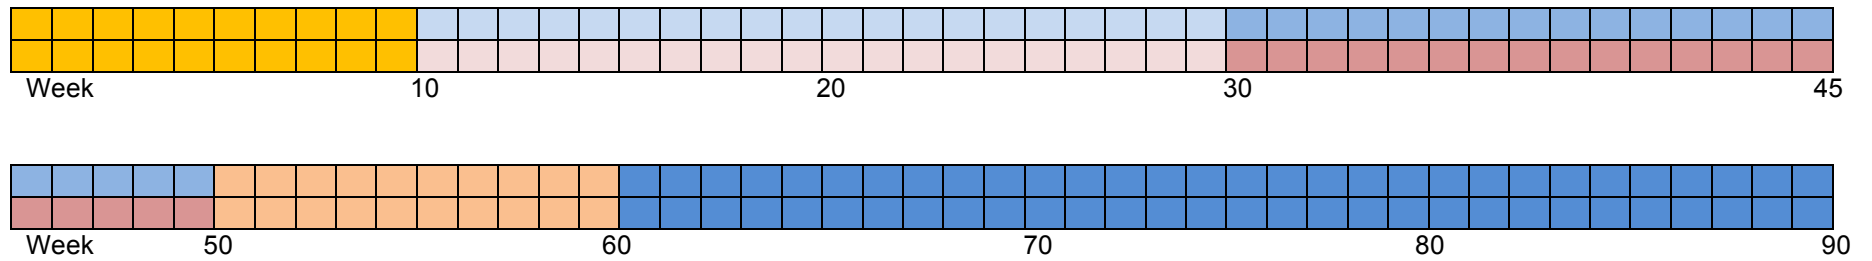

MA ILLUSTRATION: AUTHORIAL PRACTICE

COURSE STRUCTURE DIAGRAM

Full-time mode

Part-time mode

20 credits	MA 101 Practice as Research
20 credits	MAI 120 Negotiated Project 1: Research and Analysis
20 credits	MAI 130 Research and Analysis Essay
20 credits	MAI 140 Negotiated Project 2: Practice and Audience
20 credits	MAI 150 Critical Reflection on Practice: Presentation
20 credits	MAI 160 Synopsis
60 credits	MAI 170 Negotiated Project 3 and Extended Essay