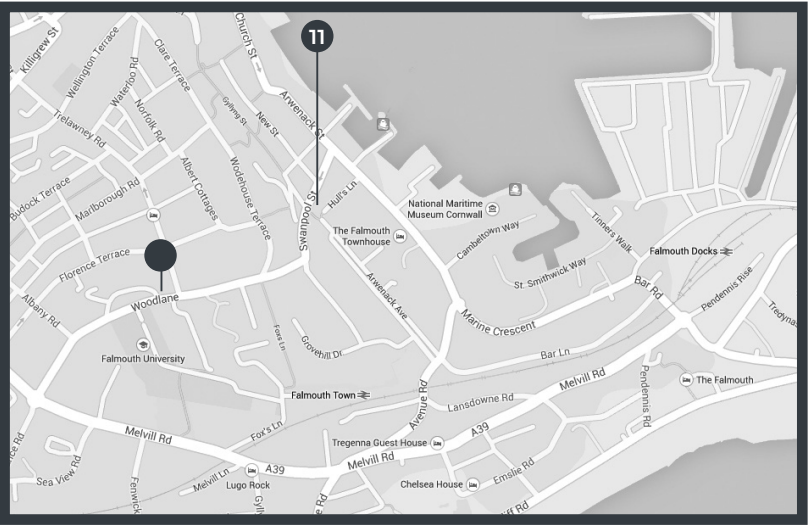

Arwenack Avenue Annex

---

11 FASHION PHOTOGRAPHY