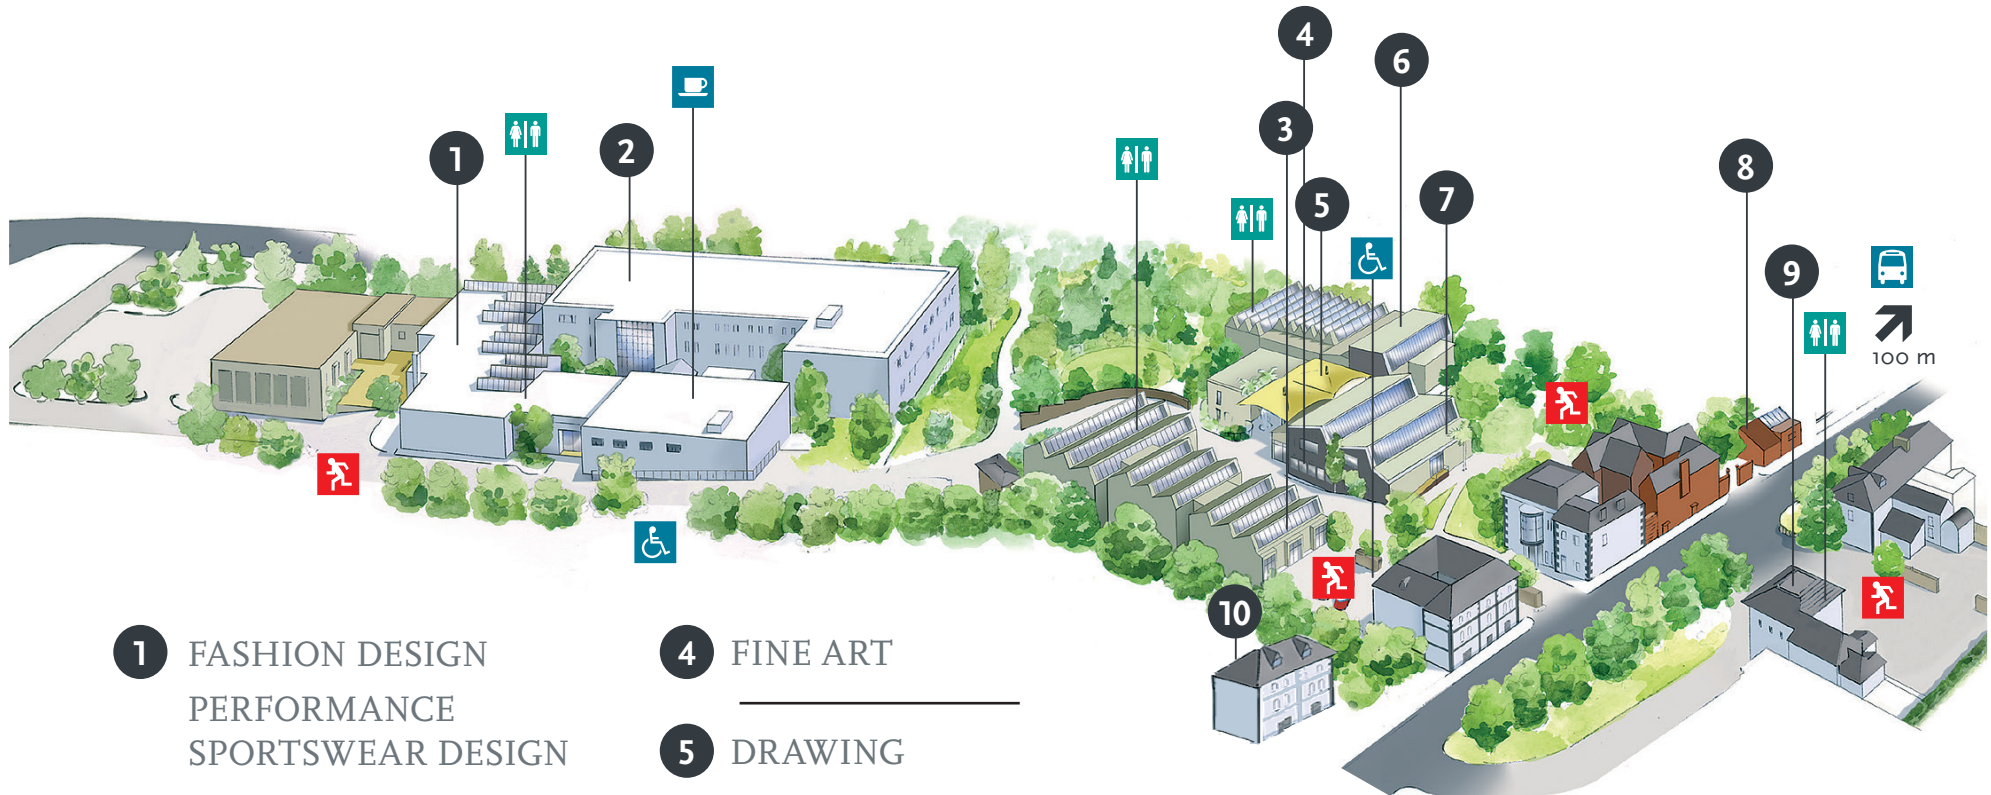

FALMOUTH CAMPUS

ART & DESIGN DEGREE SHOW 2014

1 FASHION DESIGN
PERFORMANCE
SPORTSWEAR DESIGN

2 ILLUSTRATION

3 CREATIVE
ADVERTISING
DIGITAL MEDIA
GRAPHIC DESIGN

4 FINE ART

5 DRAWING

6 FINE ART

7 FINE ART

8 FINE ART

9 FINE ART

10 FINE ART

↓
Falmouth town and
Arwenack (300m) featuring:

11 FASHION PHOTOGRAPHY
(See map overleaf)

-  Fire Assembly Point
-  Toilets
-  Disabled Parking
-  Café/Bar
-  Bus Stop

Arwenack Avenue Annex

11 FASHION PHOTOGRAPHY